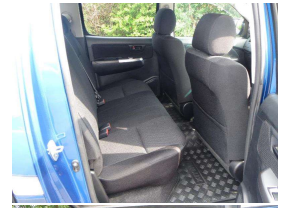

2014 Toyota Hilux SR5 4WD Manual