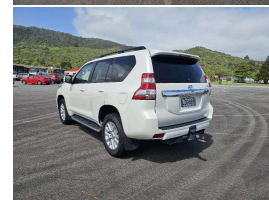

2016 Toyota Prado VX

VEHICLE INFORMATION

Cash Price

Includes GST

\$41,995

+ on-road-costs

Finance this vehicle
from only

\$318.89

per week*

Gain peace of mind
with Mechanical
Breakdown
Insurance. Ask us
how.

Body

5 door, Utility Vehicle

Odometer

206,686 km

Engine

2755 cc