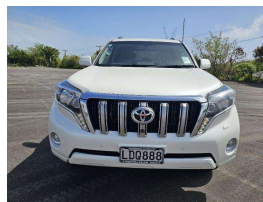

2016 Toyota Prado VX

VEHICLE INFORMATION

Cash Price

Includes GST

\$41,995

+ on-road-costs

Finance this vehicle
from only

\$318.89

per week*

Gain peace of mind
with Mechanical
Breakdown
Insurance. Ask us
how.

Body

5 door, Utility Vehicle

Odometer

206,686 km

Engine

2755 cc