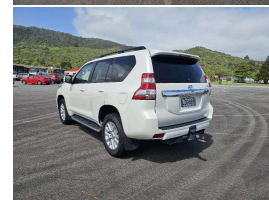

2016 Toyota Prado VX

VEHICLE INFORMATION

Cash Price

Includes GST

\$41,995

+ on-road-costs

Finance this vehicle
from only

\$317.06

per week*

Gain peace of mind
with Mechanical
Breakdown
Insurance. Ask us
how.

Body

5 door, Utility Vehicle

Odometer

206,686 km

Engine

2755 cc