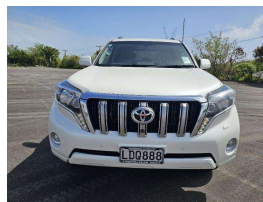

2016 Toyota Prado VX

VEHICLE INFORMATION

Cash Price

Includes GST

\$41,995

+ on-road-costs

Finance this vehicle
from only

\$317.06

per week*

Gain peace of mind
with Mechanical
Breakdown
Insurance. Ask us
how.

Body

5 door, Utility Vehicle

Odometer

206,686 km

Engine

2755 cc